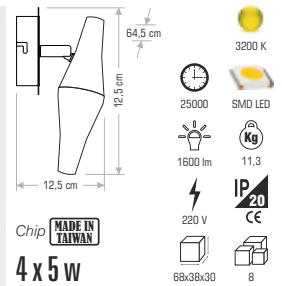

CT-5395 STEP LED APLİK 250,00 ₺