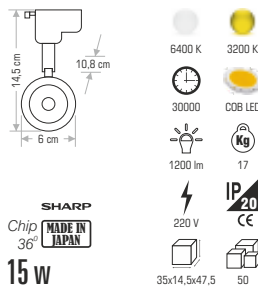

CT-5316 ERİS 80,00 ₺