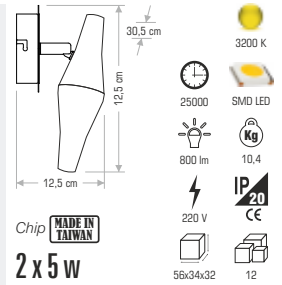

CT-5393 STEP LED APLİK 135,00 ₺