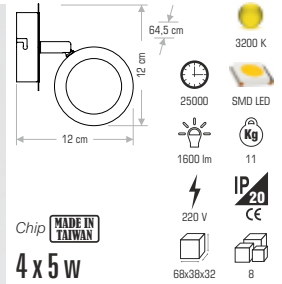

CT-5391 VİTA LED APLİK 250,00 ₺