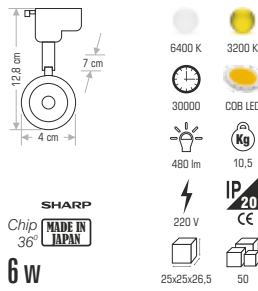

CT-5314 ERİS 44,00 ₺