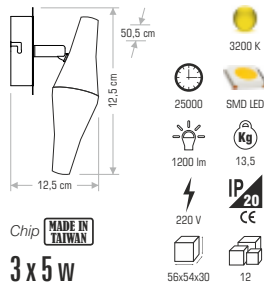

CT-5395 STEP LED APLİK 250,00 ₺

CT-5394 STEP LED APLİK 200,00 ₺