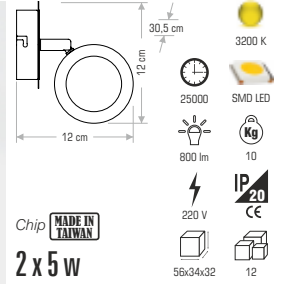

CT-5389 VİTA LED APLİK 135,00 ₺