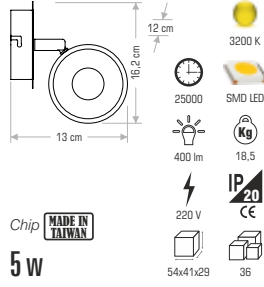

DEKORATİF LED APLİKLER

CT-5404 IŞIL LED APLİK ANAHTARLI 75,00 ₺