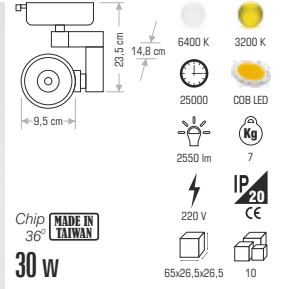

CT-5322 GATRİA 90,00 ₺