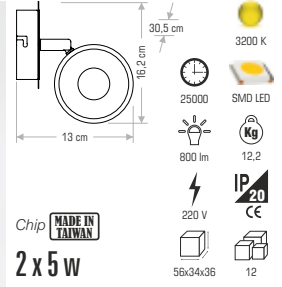

CT-5405 IŞIL LED APLİK 135,00 ₺