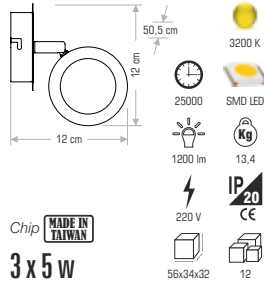

CT-5391 VİTA LED APLİK 250,00 ₺

CT-5390 VİTA LED APLİK 200,00 ₺