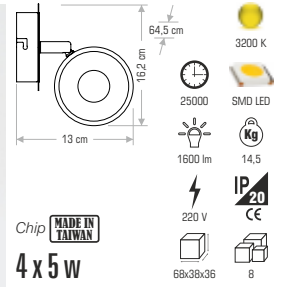

CT-5407 IŞIL LED APLİK 250,00 ₺