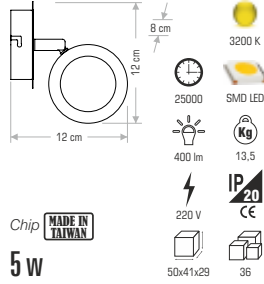

DEKORATİF LED APLİKLER

CT-5388 VİTA LED APLİK ANAHTARLI 75,00 ₺