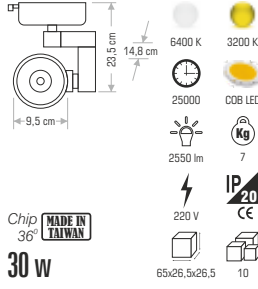

LEDLİ RAY ARMATÜRLER MONOFAZE SOKETLİ

CT-5321 BETRİA 90,00 ₺