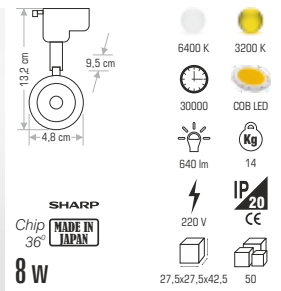

CT-5315 ERİS 65,00 ₺