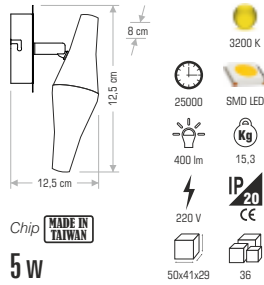

CT-5392 STEP LED APLİK ANAHTARLI 75,00 ₺