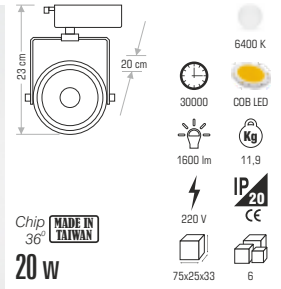

CT-5338 KARİNA 125,00 ₺