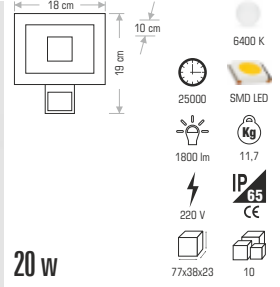

CT-4621 125,00 ₺