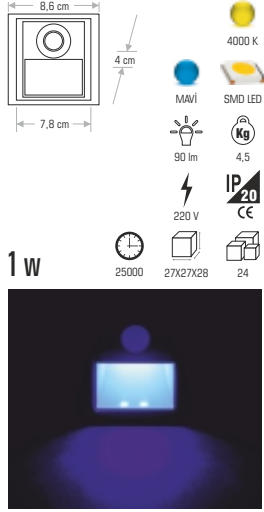

KORİDOR AYDINLATMA VE YILDIZ SPOTLAR

CT-5179 KORİDOR

44,00 ₺

13,00 ₺

CT-5170 SENSÖRLÜ KORİDOR

40,00 ₺

40,00 ₺

CT-5176 KORİDOR

40,00 ₺

20,00 ₺

8,50 ₺

15,00 ₺

15,00 ₺