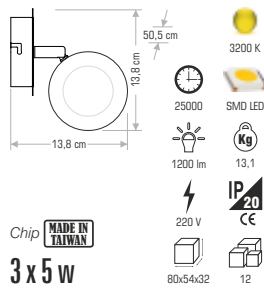

CT-5411 LUNA LED APLİK 250,00 ₺

CT-5410 LUNA LED APLİK 200,00 ₺