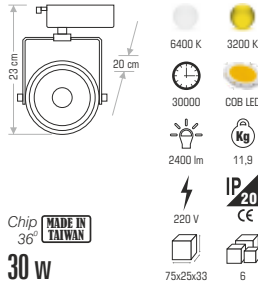

CT-5337 RİGEL 175,00 ₺