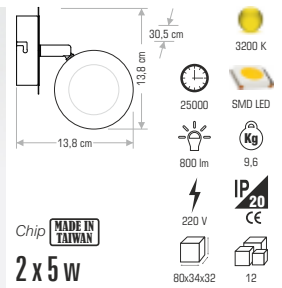

CT-5409 LUNA LED APLİK 135,00 ₺